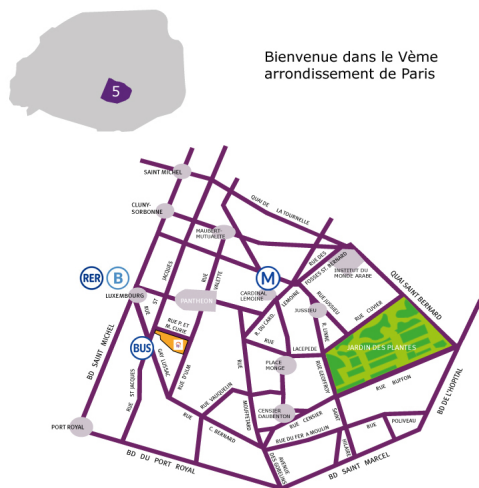

Welcome in the Vth district in Paris

Getting here

Published on IHP | Institut Henri Poincaré | CNRS | UPMC (<http://www.ihp.fr>)

Getting here

Getting here

IHP - UMS 839 (CNRS/UPMC)

11, rue Pierre et Marie Curie Paris 75005

 **Luxembourg** (Line : **B**)

Cardinal Lemoine, Maubert Mutualité (Line : **10**)

Bus stop rue Gay-Lussac : 21, 27 / Bus stop Luxembourg : 38 / Bus stop rue Soufflot : 89

[-Calculate your route with the site of the RATP -](#)